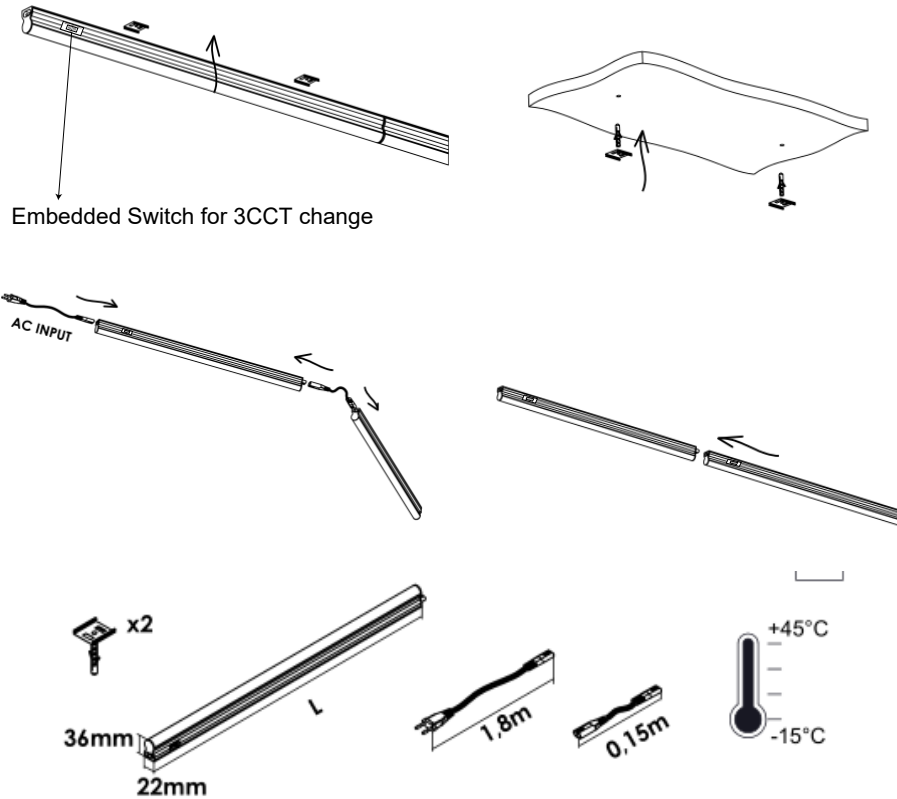

Οδηγίες Χρήσης-Installation Instructions:

Note:

1. Επιλέξτε την επιθυμητή θερμοκρασία χρώματος μεταξύ 3000K(Θερό) 4000K (Ουδέτερο) και 6000K (Ψυχρό) πατώντας τον ενσωματωμένο διακόπτη/ Select the desired Color Temperature between 3000K(Warm), 4000K (Daylight) and 6000K (Cool) by pressing the embedded switch.
2. Το φωτιστικό δέχεται τάση με τα ακόλουθα χαρακτηριστικά AC 220-240V 50/60Hz-The lamp input power is AC 220-240V 50/60Hz;
3. Ο μέγιστος αριθμός των συνδεόμενων φωτιστικών καθορίζεται από τα μέγιστα συνολικά Watt που είναι 130Watt- Max. Number of interconnected luminaires is determined according to maximum wattage of 130W.
4. Το συγκεκριμένο προϊόν προορίζεται μόνο για χρήση εσωτερικού χώρου-This product is only for indoor use;
5. Για λόγους ασφαλείας παρακαλούμε μην ανοίξετε το εσωτερικό του φωτιστικού-For the safety, please do not open the sidecover in any way;
6. Παρακαλώ ελέγξτε την κατάσταση του φωτιστικού πριν από την σύνδεση-Check the conditions of the luminaire before installation.
7. Εάν έχετε αμφιβολία για τις συγκεκριμένες οδηγίες παρακαλώ συμβουλευτείτε έναν επαγγελματία ηλεκτρολόγο- Any doubts about this manual, please consult a qualified electrician.
8. Η αυξομείωση της έντασης δεν επιτρέπεται-Dimming is not allowed.

Η εγκατάσταση του φωτιστικού θα πρέπει να γίνεται από επαγγελματία εγκαταστάτη-Disassembly and maintenance of the product shall not be done by non-professionals.