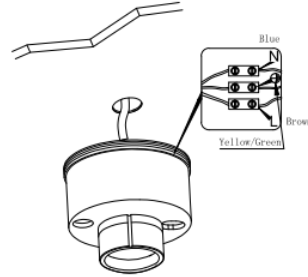

Οδηγίες Χρήσης-Installation Instructions:

ATTENTION: FOR THIS OPERATION YOU HAVE TO CUT OFF THE POWER

MAXIMUM
220-240V~ 50/60Hz GU10 7W
No light source

1

2

3

4

5