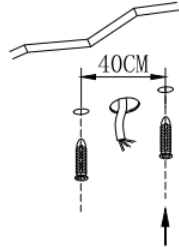

Οδηγίες Χρήσης-Installation Instructions:

ATTENTION: FOR THIS OPERATION YOU HAVE TO CUT OFF THE POWER

MAXIMUM
220-240V~ 50/60Hz GU10 7W
No light source

1

2

3

4

5