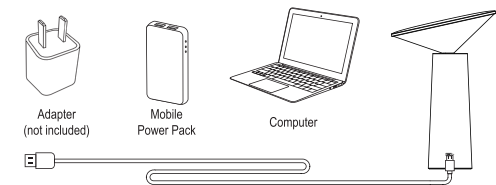

Charge Description

1. With USB cable, can be charged with USB interface of PC or any power adapter.
2. The indicator light reads red when charging and then turns green after a full charge.
3. With a 2600mA lithium battery inside. It usually takes about 4-6h to reach a full charge and then can last 6-18h illumination. Over charge charging may cause damage to the battery

⚠ Tips:

When the light becomes dim, please charge it instead of using so as to protect the battery. Please charge it at least once every month to prolong the battery life. The light source of this lamp is irreplaceable. When the light source reaches its end of life, the light is out of service.