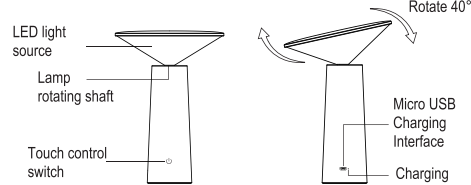

COCO 4W 410lm

Product Description

Made in PRC

Imported and Distributed by GEKAS SA
 5th km. N.R Ioannina-Athens, Ioannina, 2651085220
www.gk-gekas.gr

Product Parameters

Name: COCO
Battery: 2600mAh
Power Input: DC5V=1A
Autonomy: 6-8h
Certificate: CE
Accessories: Καλώδιο USB