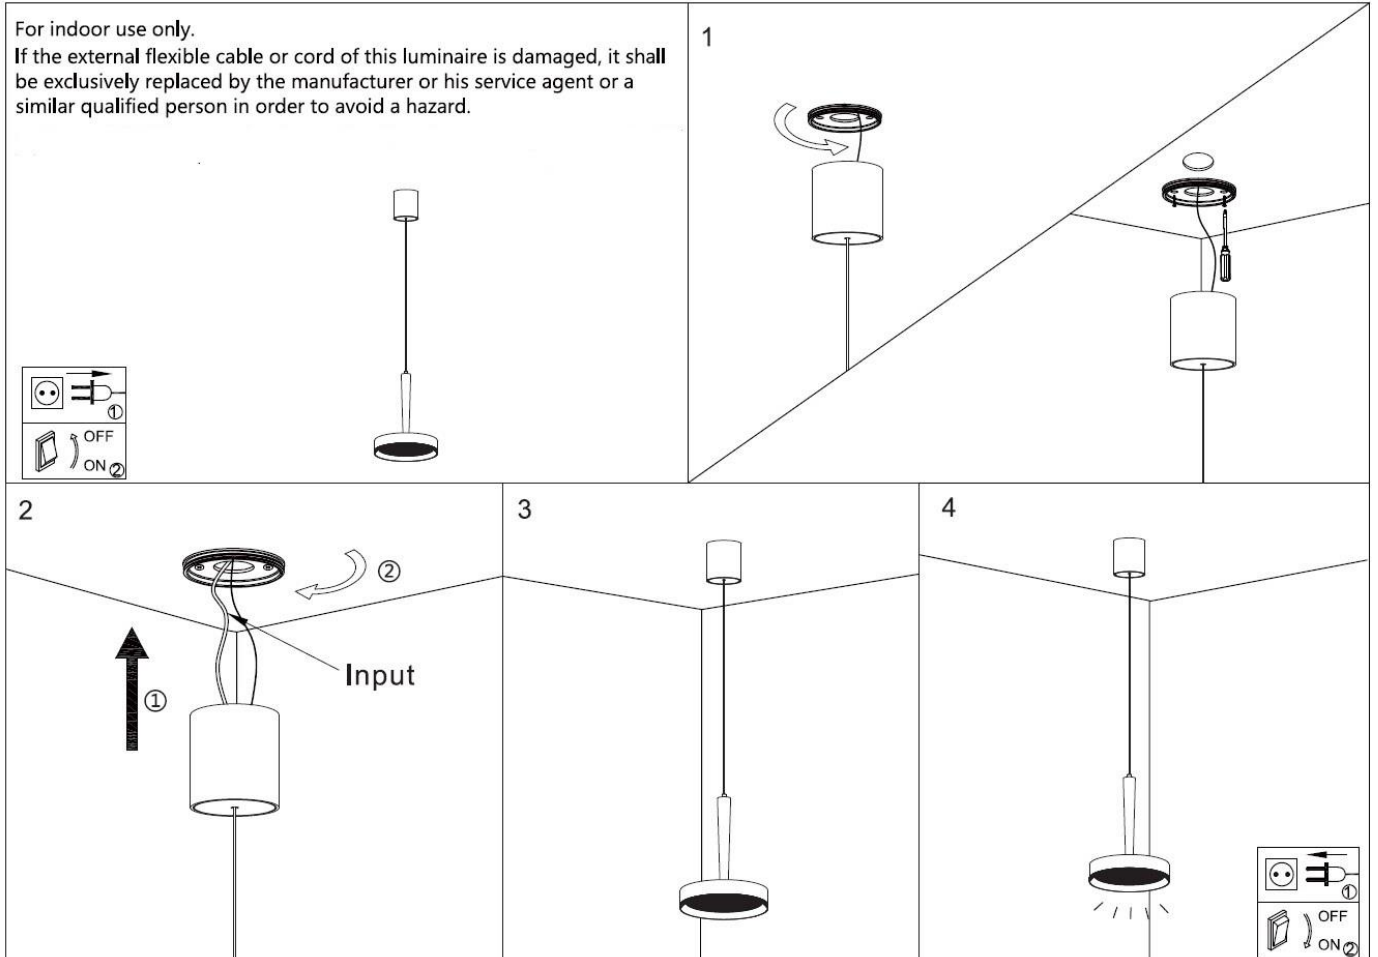

Οδηγίες Χρήσης-Installation Instructions:

For indoor use only.

If the external flexible cable or cord of this luminaire is damaged, it shall be exclusively replaced by the manufacturer or his service agent or a similar qualified person in order to avoid a hazard.