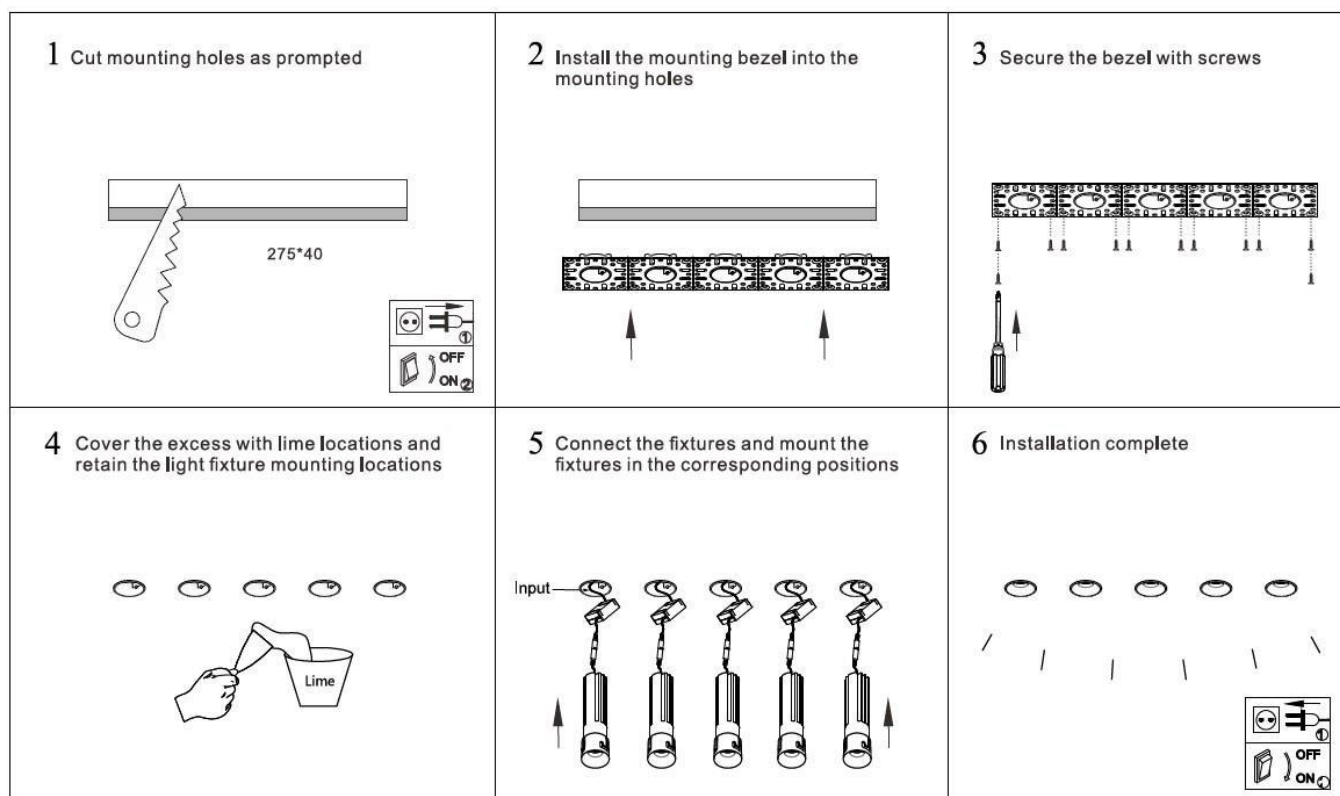

Instructions For Use

Ειδικές Παρατηρήσεις/Special Notes:

1. Το προϊόν δέχεται τάση με τα ακόλουθα χαρακτηριστικά **30V 150mA** και απαιτείται να συνδέσετε το κατάλληλο τροφοδοτικό το οποίο **διατίθεται χωριστά**-The product input power is **30V 150mA** and you are requested to connect a spare driver which is **not included in the packing**.
2. Το συγκεκριμένο προϊόν προορίζεται για χρήση εσωτερικού χώρου-This product is for indoor use.
3. Για λόγους ασφαλείας παρακαλούμε μην ανοίξετε το εσωτερικό του προϊόντος κατά την διάρκεια λειτουργίας-For safety reasons, please do not open the inside of the product, during operation;
4. Παρακαλώ ελέγξτε την κατάσταση του προϊόντος πριν από την σύνδεση-Check the condition of the product before installation.
5. Μην προσπαθήσετε να επισκευάσετε ή να παραμετροποιήσετε το προϊόν καθώς η ορθή εγκατάσταση και χρήση του αποτελεί προϋπόθεση για την ισχύ της εγγύησης- Under no circumstances may you allow to repair or customize this product while the warranty will no longer be active if you won't install and use it properly.
6. Κατά την λειτουργία και αμέσως μετά την απενεργοποίηση μη αγγίζετε τις επιφάνειες του προϊόντος γιατί υπάρχει περίπτωση να έχουν αναπτυχθεί υψηλές θερμοκρασίες-Do not touch the surfaces of the product on and after operation since high temperatures may have been generated.
7. Πριν κόψετε τις κατάλληλες κοπές για την χωνευτή τοποθέτηση ζητήστε δείγμα του προϊόντος για δοκιμή-Before creating the appropriate holes for recessed mounting please ask for sample of the product in order to test.
8. Η εγκατάσταση και η συντήρηση του προϊόντος θα πρέπει να γίνεται από επαγγελματία εγκαταστάτη-Assembly and maintenance of the product shall be done by a licensed electrician.

Μπορείτε να προστατέψετε το περιβάλλον- You can help protect the environment!