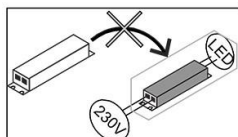

Το σύστημα έναυσης δεν μπορεί να αντικατασταθεί - Non-replaceable control gear

Το προϊόν περιέχει πηγή φωτισμού ενεργειακής κλάσης E/ The product contains an energy- efficiency class light source E

Product information:

Code/Κωδικός	Rated voltage/Τάση Εισόδου	Max Rated wattage/ Συνολική	Water and dust proof Rate- Βαθμός	Certificate
42-200114	AC220-240V, 50/60Hz	18W	IP54	CE
42-200115				
42-200116		24W		
42-200118				
42-200119				

Imported & distributed by GEKAS SA, 5TH km Ioannina-Athens, Ioannina, 2651085220

www.gk-gekas.gr

made in PRC