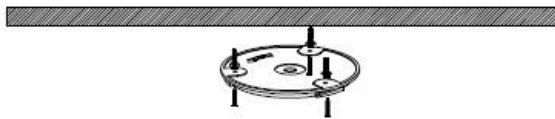

## Οδηγίες Χρήσης-Installation Instructions:

1. Fix the top plate on the wall with expansion screws

2. One end of the safety rope is stuck at the top plate hook, and one end is buckled at the lamp body hook to ensure that the installation is reliable

3. Link the power cord to the terminal block

4. Fixtures need to be installed with the arrows on the top plate aligned with the red dial position of the lamp

5. The AC line is pierced from the top disc round hole, and the top disc arrow is aligned and rotated clockwise to a "click" sound, which is installed in place