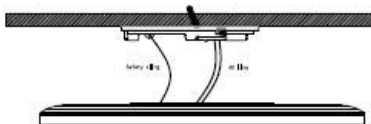

## Οδηγίες Χρήσης-Installation Instructions:

1. Fix the top plate on the wall with expansion screws

2. One end of the safety rope is stuck at the top plate hook, and one end is buckled at the lamp body hook to ensure that the installation is reliable

3. Link the power cord to the terminal block

4. Fixtures need to be installed with the arrows on the top plate aligned with the red dial position of the lamp

5. The AC line is pierced from the top disc round hole, and the top disc arrow is aligned and rotated clockwise to a "click" sound, which is installed in place