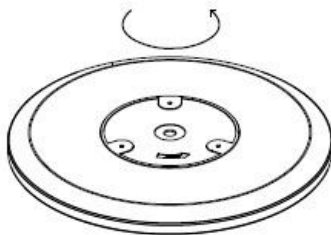

## Οδηγίες Χρήσης-Installation Instructions:

1. Fix the top plate on the wall with expansion screws

2. One end of the safety rope is stuck at the top plate hook, and one end is buckled at the lamp body hook to ensure that the installation is reliable

3. Link the power cord to the terminal block

4. Fixtures need to be installed with the arrows on the top plate aligned with the red dial position of the lamp

5. The AC line is pierced from the top disc round hole, and the top disc arrow is aligned and rotated clockwise to a "click" sound, which is installed in place