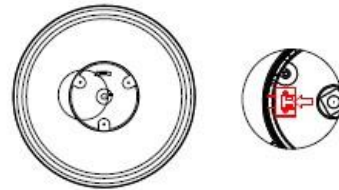

## Οδηγίες Χρήσης-Installation Instructions:

1. Fix the top plate on the wall with expansion screws

2. One end of the safety rope is stuck at the top plate hook, and one end is buckled at the lamp body hook to ensure that the installation is reliable

3. Link the power cord to the terminal block

4. Fixtures need to be installed with the arrows on the top plate aligned with the red dial position of the lamp

5. The AC line is pierced from the top disc round hole, and the top disc arrow is aligned and rotated clockwise to a "click" sound, which is installed in place