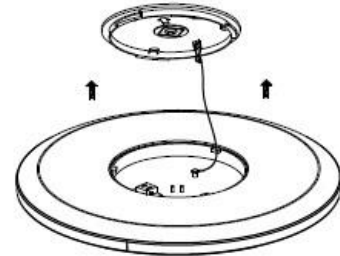

## Οδηγίες Χρήσης-Installation Instructions:

1. Fix the top plate on the wall with expansion screws

2. One end of the safety rope is stuck at the top plate hook, and one end is buckled at the lamp body hook to ensure that the installation is reliable

3. Link the power cord to the terminal block

4. Fixtures need to be installed with the arrows on the top plate aligned with the red dial position of the lamp

5. The AC line is pierced from the top disc round hole, and the top disc arrow is aligned and rotated clockwise to a "click" sound, which is installed in place