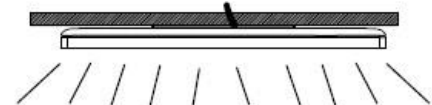

## Οδηγίες Χρήσης-Installation Instructions:

1. Fix the top plate on the wall with expansion screws

2. One end of the safety rope is stuck at the top plate hook, and one end is buckled at the lamp body hook to ensure that the installation is reliable

3. Link the power cord to the terminal block

4. Fixtures need to be installed with the arrows on the top plate aligned with the red dial position of the lamp

5. The AC line is pierced from the top disc round hole, and the top disc arrow is aligned and rotated clockwise to a "click" sound, which is installed in place