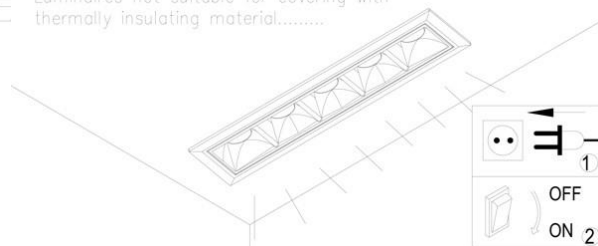

Οδηγίες Χρήσης-Installation Instructions:

43-000514

Κοπή/Cutout: 37x140mm

Do not stare at the light source

Luminaires not suitable for covering with thermally insulating material.....

Ειδικές Παρατηρήσεις/Special Notes: