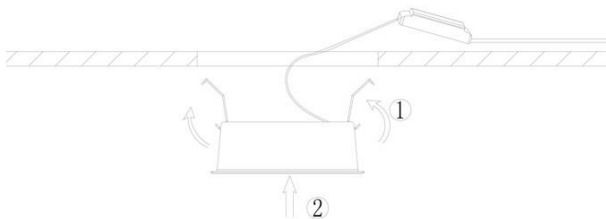

Οδηγίες Χρήσης-Installation Instructions:

43-000514

Κοπή/Cutout: 37x140mm

Do not stare at the light source

Luminaires not suitable for covering with thermally insulating material.....

Ειδικές Παρατηρήσεις/Special Notes: