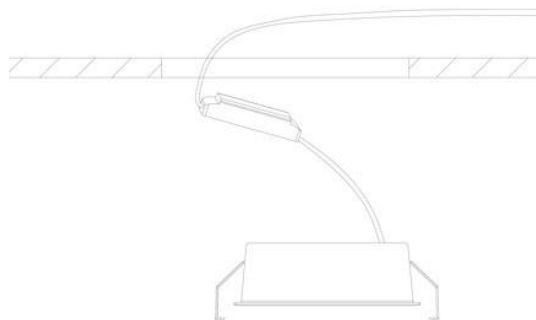

Οδηγίες Χρήσης-Installation Instructions:

43-000514

Κοπή/Cutout: 37x140mm

Do not stare at the light source

Luminaires not suitable for covering with thermally insulating material.....

Ειδικές Παρατηρήσεις/Special Notes: