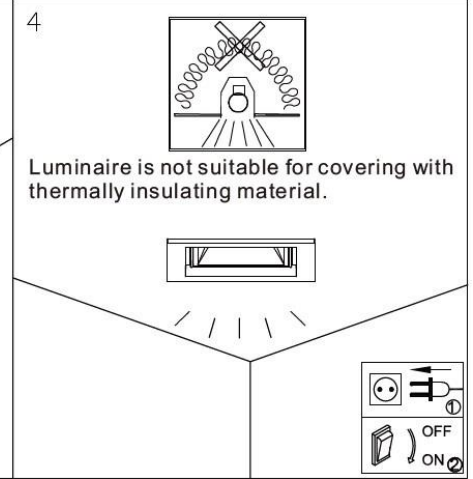

Οδηγίες Χρήσης-Installation Instructions:

ΓΕΚΑΣ
lighting experts 1945®

If the external flexible cable or cord of this luminaire is damaged, it shall be exclusively replaced by the manufacturer or his service agent or a similar qualified person in order to avoid a hazard.
The light source of this luminaire is not replaceable; when the light source reaches its end of life the whole luminaire shall be replaced.