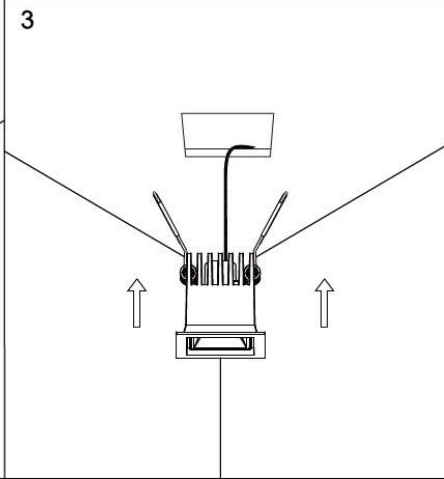

Οδηγίες Χρήσης-Installation Instructions:

ΓΕΚΑΣ
lighting experts 1945®

If the external flexible cable or cord of this luminaire is damaged, it shall be exclusively replaced by the manufacturer or his service agent or a similar qualified person in order to avoid a hazard.
The light source of this luminaire is not replaceable; when the light source reaches its end of life the whole luminaire shall be replaced.