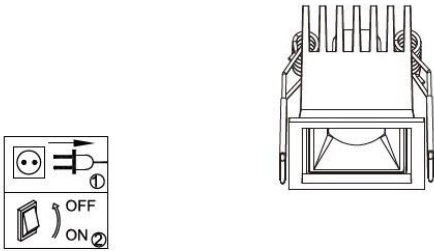

Οδηγίες Χρήσης-Installation Instructions:

ΓΕΚΑΣ
lighting experts 1945®

If the external flexible cable or cord of this luminaire is damaged, it shall be exclusively replaced by the manufacturer or his service agent or a similar qualified person in order to avoid a hazard.
The light source of this luminaire is not replaceable; when the light source reaches its end of life the whole luminaire shall be replaced.