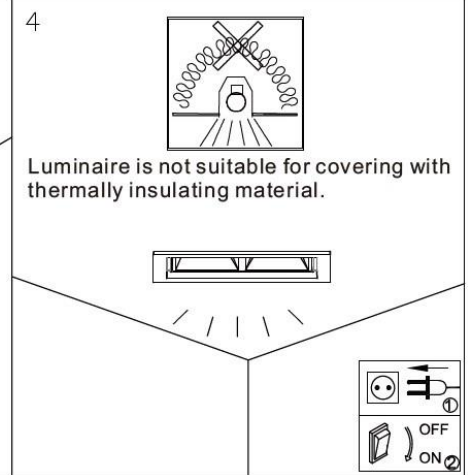

Οδηγίες Χρήσης-Installation Instructions:

ΓΕΚΑΣ

lighting experts 1945®

If the external flexible cable or cord of this luminaire is damaged, it shall be exclusively replaced by the manufacturer or his service agent or a similar qualified person in order to avoid a hazard.
The light source of this luminaire is not replaceable; when the light source reaches its end of life the whole luminaire shall be replaced.