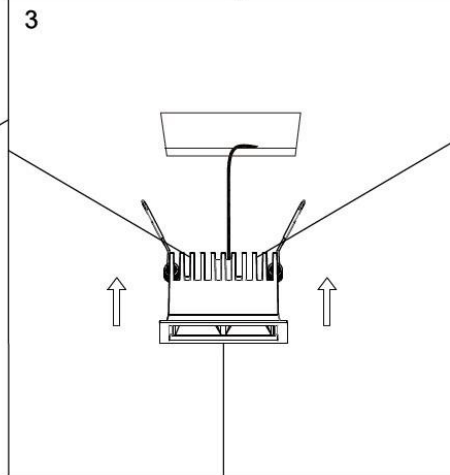

Οδηγίες Χρήσης-Installation Instructions:

ΓΕΚΑΣ

lighting experts 1945®

If the external flexible cable or cord of this luminaire is damaged, it shall be exclusively replaced by the manufacturer or his service agent or a similar qualified person in order to avoid a hazard.
The light source of this luminaire is not replaceable; when the light source reaches its end of life the whole luminaire shall be replaced.